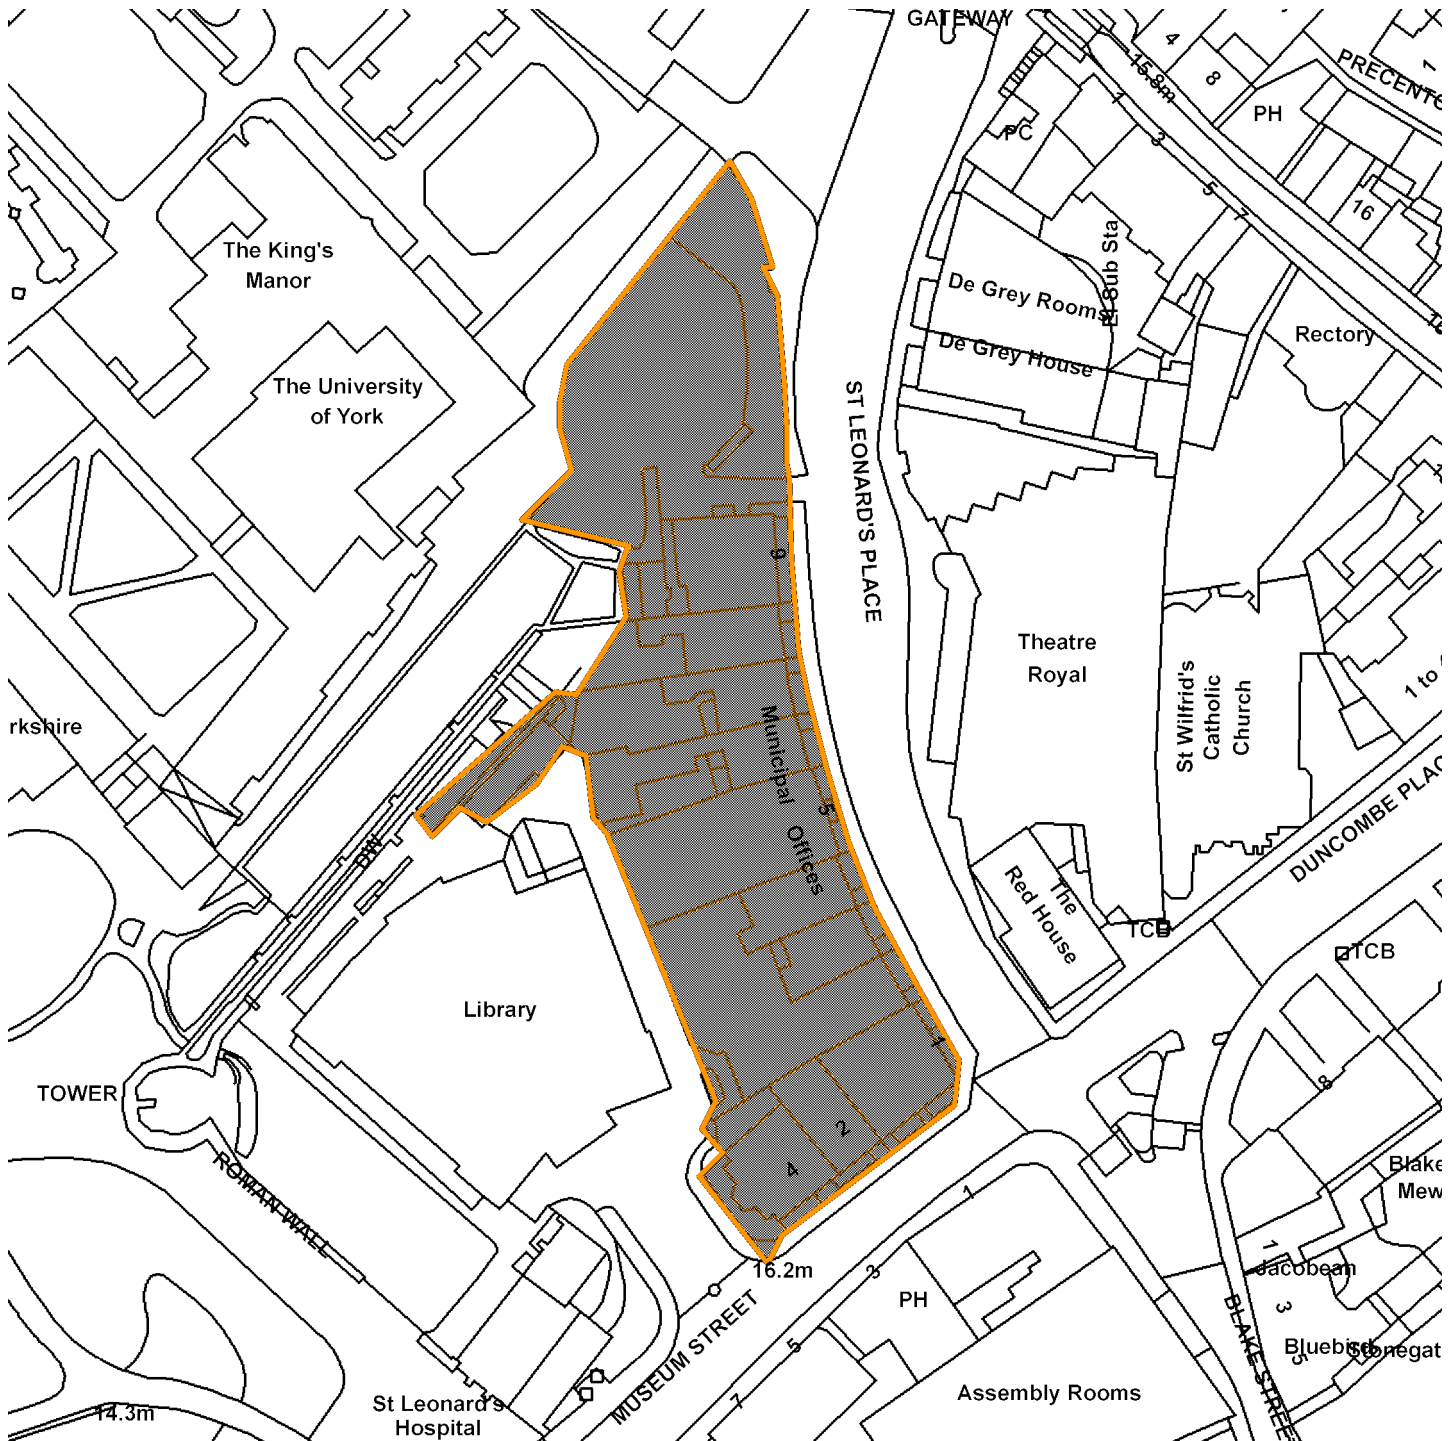

14/02091/FULM

1 - 9 St Leonards Place

GIS by ESRI (UK)

Scale : 1:1059

Reproduced from the Ordnance Survey map with the permission of the Controller of Her Majesty's Stationery Office © Crown Copyright 2000.

Unauthorised reproduction infringes Crown Copyright and may lead to prosecution or civil proceedings.

Produced using ESRI (UK)'s MapExplorer 2.0 - <http://www.esriuk.com>

Organisation	CYC
Department	Not Set
Comments	Site Plan
Date	13 January 2015
SLA Number	Not Set